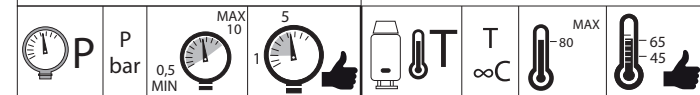

PRIMA DI INIZIARE / BEFORE STARTING